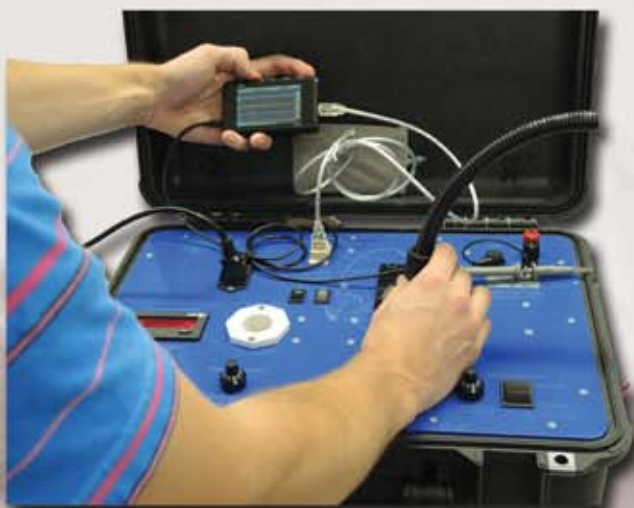

6 Mill Creek Center
Brevard, NC 28712

Ph: (828) 884-3490
Fax: (828) 877-3100

www.smith-systems-inc.com

MOBILE SPEED SENSOR TESTING LAB

A PROFESSIONAL SOLUTION FOR YOUR TESTING NEEDS!

- Great for field work, incoming inspection, potential returns, and engineering work.
- Easy to use
- Protective case
- Digital compact oscilloscope
- Adjustable frequency pulse generator for passive/VR sensors
- Adjustable spin fixture for active/zero speed sensors.
- Requires standard 120V outlet
- Variety of plates available to set multiple air gaps
- Includes instruction manual
- 1 year warranty

- A great investment for any speed sensor user
- Rugged construction
- Avoid returning functional sensors to factory for verification!
- iPad/iPhone oscilloscope interface available as a substitute for supplied compact oscilloscope
- Remember to ask us about our thousands of custom and standard sensor products!